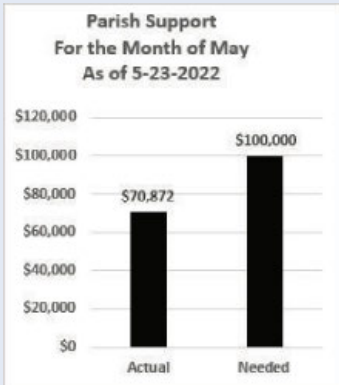

WEEKLY MASS INTENTIONS

Tuesday, May 31

5:15pm †Adeline Shilobrit

Thursday, June 2

8:05am †Rev. Harry Berryman

Friday, June 3

8:05am †Teresa Tomczak

Saturday, June 4

5:00pm †Vernon & Delores Winkelman

Sunday, June 5: Pentecost Sunday

7:30am †Howard Drumm

9:30am †Our Parish Community

CALENDAR OF EVENTS

Saturday, May 28

Spiritus Appeal

Sunday, May 29

Spiritus Appeal

Monday, May 30

NO SCHOOL SMCS

PARISH OFFICE CLOSED

Tuesday, May 31

10:00am AA Meeting (FH)

4:00pm Confession (CH)

Wednesday, June 1

7:00pm Choir Practice (CH)

Thursday, June 2

10:00am AA Meeting (FH)

12:30pm GriefShare (FH)

Friday, June 3

LAST DAY OF SCHOOL FOR SMCS

8:40AM Friday Rosary (CH)

Saturday, June 4

Home Missions Collection

Sunday, June 5

Hope Missions Collection

9:30am Miller Baptism

(CH) Church, (FH) Friendship Hall, (PC) Parish Center

SACRIFICIAL GIVING