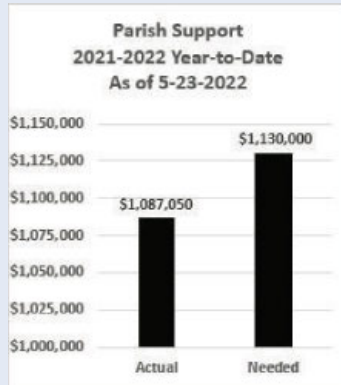

WEEKLY MASS INTENTIONS

Tuesday, May 31

5:15pm †Adeline Shilobrit

Thursday, June 2

8:05am †Rev. Harry Berryman

Friday, June 3

8:05am †Teresa Tomczak

Saturday, June 4

5:00pm †Vernon & Delores Winkelman

Sunday, June 5: Pentecost Sunday

7:30am †Howard Drumm

9:30am †Our Parish Community

CALENDAR OF EVENTS

Saturday, May 28

Spiritus Appeal

Sunday, May 29

Spiritus Appeal

Monday, May 30

NO SCHOOL SMCS

PARISH OFFICE CLOSED

Tuesday, May 31

10:00am AA Meeting (FH)

4:00pm Confession (CH)

Wednesday, June 1

7:00pm Choir Practice (CH)

Thursday, June 2

10:00am AA Meeting (FH)

12:30pm GriefShare (FH)

Friday, June 3

LAST DAY OF SCHOOL FOR SMCS

8:40AM Friday Rosary (CH)

Saturday, June 4

Home Missions Collection

Sunday, June 5

Hope Missions Collection

9:30am Miller Baptism

(CH) Church, (FH) Friendship Hall, (PC) Parish Center

SACRIFICIAL GIVING