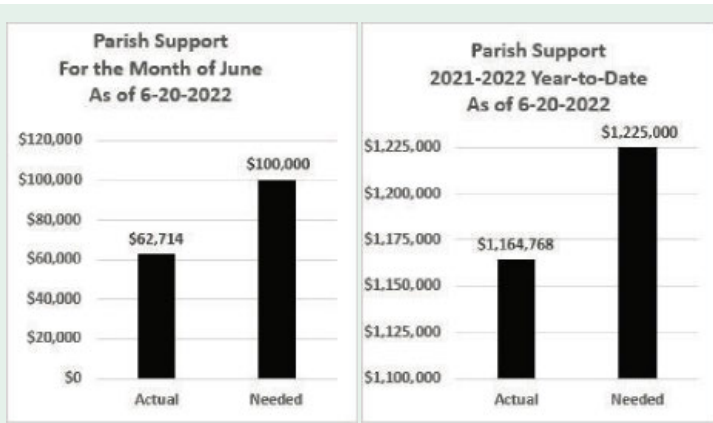

Wednesday, June 29

6:00pm Rosary Making (FH)

Thursday, June 30

10:00am AA Meeting (FH)

Friday, July 1

NO MASS

(CH) Church, (FH) Friendship Hall, (PC) Parish Center

SACRIFICIAL GIVING