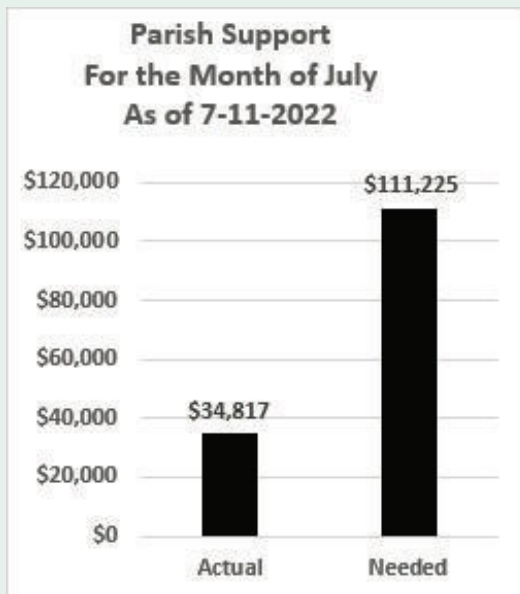

SACRIFICIAL GIVING

©LPI

amazonsmile
You shop. Amazon gives.

Don't forget St. Margaret Mary parish when you shop on Amazon. Simply go to smile.amazon.com and select St. Margaret Mary as your charity of choice. After that you can begin shopping and the AmazonSmile Foundation will donate .5% of the purchase price of eligible products to St. Margaret Mary parish.