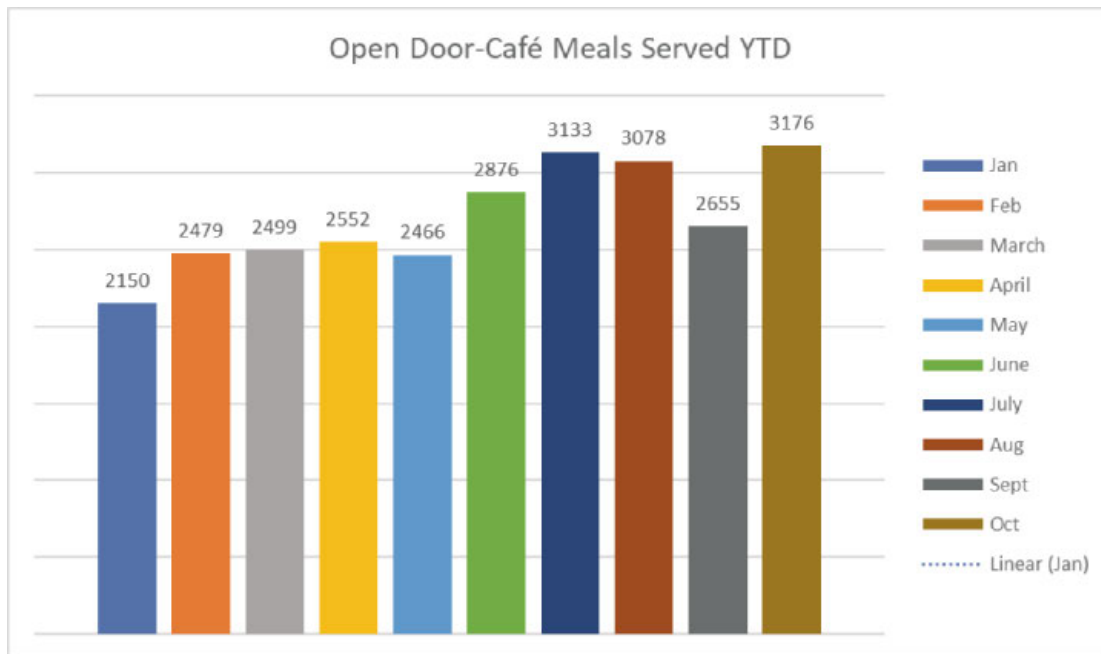

Outreach

On behalf of the Open Door Café staff and volunteers, we want to say THANK YOU!!!

As 2024 comes to an end, we want you to know that we have served more than 27,000 meals to our brothers and sisters in need in our community. Your donations and the support you have given to our ministry have made it possible for more people to come to the Open Door Café. We ask you to pray for us and support us as we continue offering our guests a place of peace, joy, and harmony.