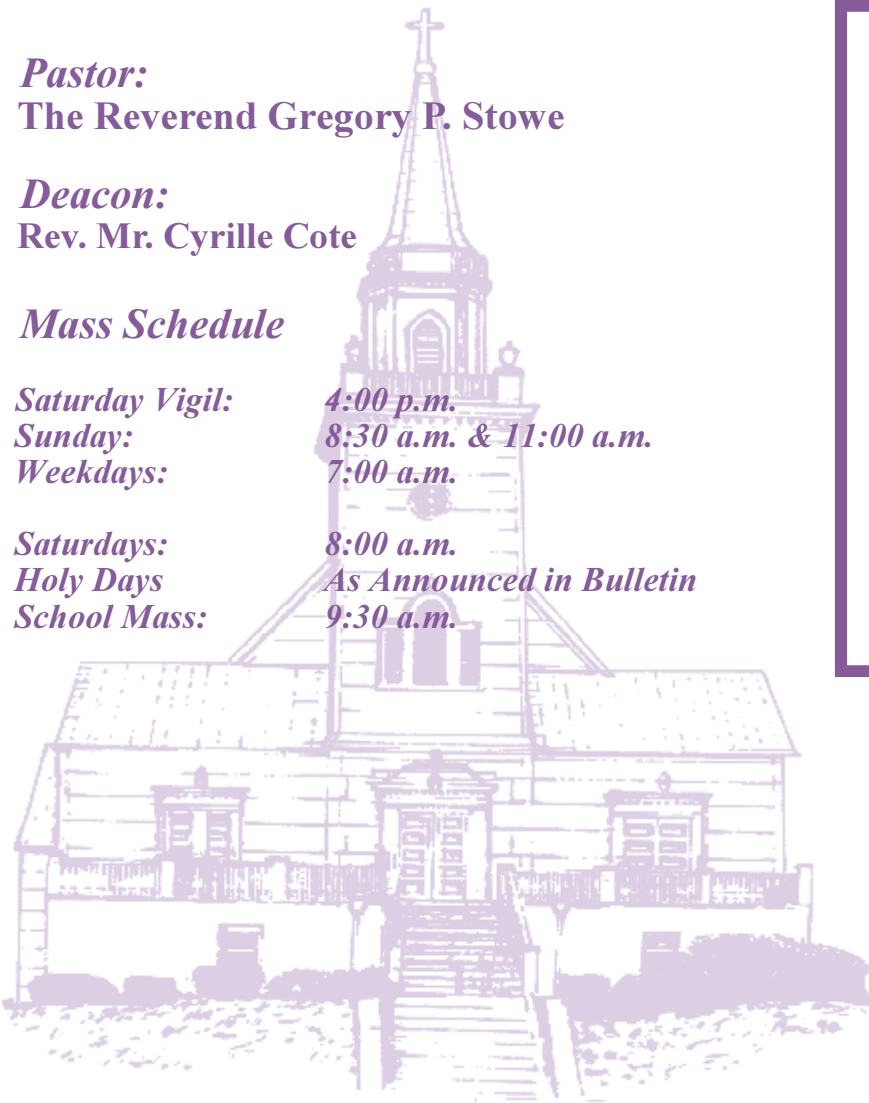

Pastor:
The Reverend Gregory P. Stowe

Deacon:
Rev. Mr. Cyrille Cote

Mass Schedule

Saturday Vigil: 4:00 p.m.
Sunday: 8:30 a.m. & 11:00 a.m.
Weekdays: 7:00 a.m.
Saturdays: 8:00 a.m.
Holy Days: As Announced in Bulletin
School Mass: 9:30 a.m.