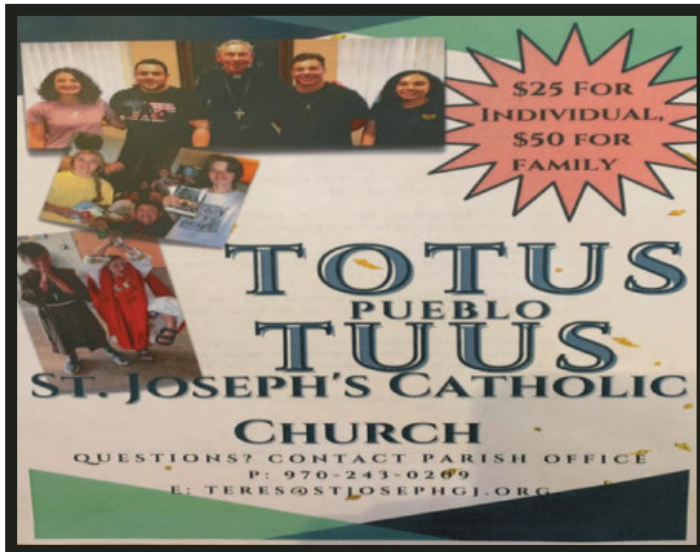

Totus Tuus Volunteers Needed!!!

Totus Tuus is coming to St. Joseph's the week of July 10th, 2022. We need YOU in our Discipleship Team to make this the best *Totus Tuus* ever!

There are **so many different** ways you can serve Jesus through *Totus Tuus*.

Contact Teresa Gill at: Teresa@stjosephgi.org or (970) 243-0209, ext. 209.

Stewardship Corner

What is Stewardship? "Stewardship" is a disciple's response to what God asks. We have all been given so many gifts and blessings by God. He now asks us to share those gifts with others for the benefit of His kingdom! These gifts include our **time, talent and treasure**.

Here are some organizations/projects that could truly benefit from your stewardship generosity:

St. Joseph 'Wish List'

Advance Missionary Discipleship (AMD) Fund
Grand Valley Catholic Outreach Fund
Mesa Catholic Newman Center

Holy Family Catholic School Subsidy Fund
FOCUS Missionaries Fund