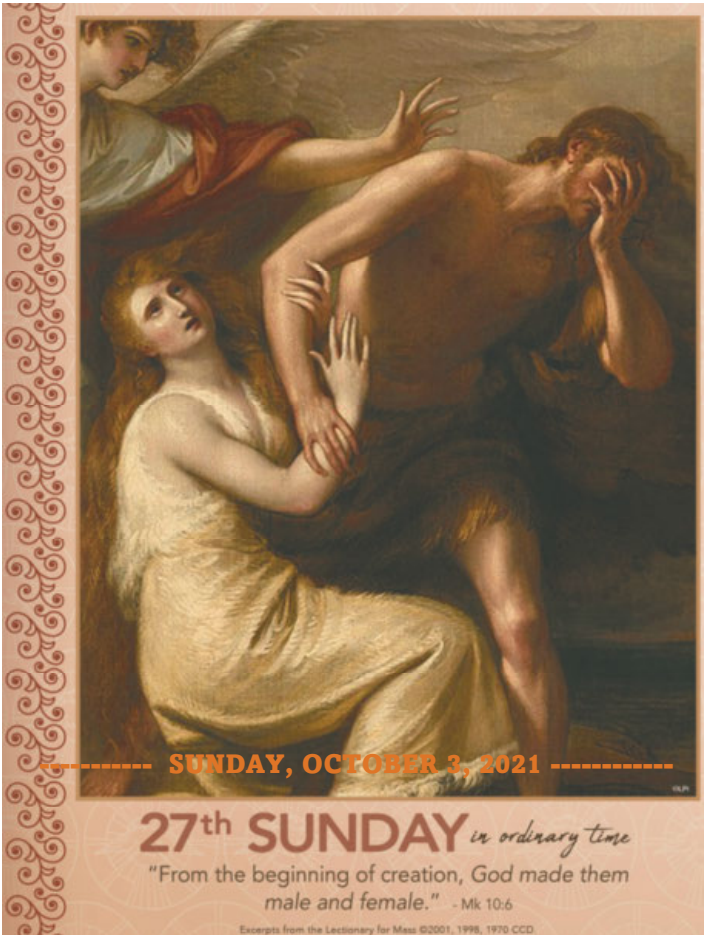

SUNDAY, OCTOBER 3, 2021

27th SUNDAY *in ordinary time*

"From the beginning of creation, God made them
male and female." - Mk 10:6

PASTORAL TEAM

Fr. Michael Goodyear - Pastor

FrGoodyear@StBenedictFalcon.org

Deacon Gordon Brenner

GBrenner@StBenedictFalcon.org

Diane Martin - Administrative Assistant

DMartin@StBenedictFalcon.org

Karen Pinterpe - Director of Parish Catechesis

KPinterpe@StBenedictFalcon.org

Julie McDonald - Coordinator of Youth Ministry

CYM@StBenedictFalcon.org

Dee Winchester - Finance

DWinchester@StBenedictFalcon.org

David Shay - Facilities

DDShay6@Gmail.com

Mass Schedule

Weekday Masses Tuesday-Friday 7:00am.

Saturday Morning

Confessions 7:30am-8:00am

Low Mass of the Extraordinary Form 8:00am

Exposition of the Blessed Sacrament 8:45am

Confessions 8:45am-9:30am

Benediction 9:30am

Sunday Masses

Saturday Vigil at 5:00pm

Sunday at 8:00am and 10:30am

Second Thursday Vespers

6:00pm Adoration and Confessions

6:30pm Vespers

6:50pm Benediction

Confessions

Saturday 7:30-8:00am, 8:45am-9:30am, 4:00pm,
and 40 minutes before every Sunday Mass.

Anointing of the Sick

If you are ill and would like to receive the
Sacrament of the Anointing of the Sick, please
call the Pastoral Center at (719) 495-1426 to
inform our priest of this need.

Adoration

Saturday 8:45am-9:30am

Thursday 7:30am-7:00pm

Baptism

Baptismal classes are held on the third Sunday of the
month, after the 8:00am Mass. To register, contact the
Pastoral Center at (719) 495-1426.

Rosary recited 25 minutes prior to Mass
on the first Sunday of each month, led by the
Knights of Columbus.

Chaplet of Divine Mercy recited 25 minutes prior to
Masses on the last Saturday and Sunday of the month.

Pastoral Center Hours

Monday through Friday 9:00am-3:00pm