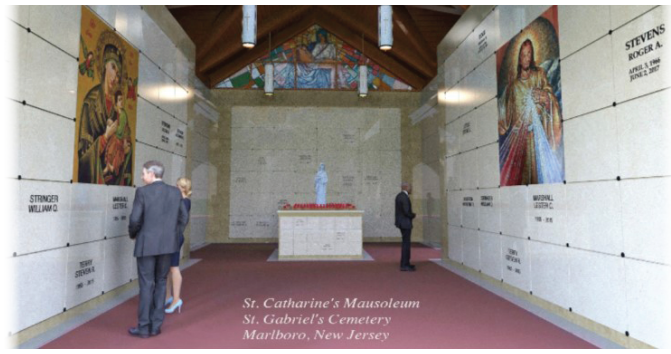

St. Catharine's Mausoleum
St. Gabriel's Cemetery
Marlboro, New Jersey

Rx HOLMDEL VILLAGE PHARMACY
"Your Family Pharmacy - We Care"

Hallmark Product Line

969 Holmdel Rd., Holmdel, NJ 07733
Vincent Matthew, R.Ph.
946-8700

1400 HIGHWAY 35
MIDDLETOWN, N.J.

2102 Long Beach Blvd
Ship Bottom LBI, N.J.

addonpoolsinfo@aol.com

K. GEORGE YOUNAN, M.D., P.A.
CARDIOLOGY

DIPLOMATE, AMERICAN BOARD OF INTERNAL MEDICINE
DIPLOMATE, AMERICAN BOARD OF CARDIOLOGY

K. GEORGE YOUNAN • SHADY K. YOUNAN • ZYAD YOUNAN
717 NO. BEERS ST. - STE. 2E • HOLMDEL (732) 888-1115
1145 BORDENTOWN AVE. • PARLIN (732) 727-0400

Liubicich Family Financial Services LLC
Gerard Liubicich
732-671-2615
1835 Hwy. 35
Middletown, NJ
gliubicich@allstate.com

Allstate
You're in good hands.

© 2019 Allstate Insurance Co. 11139362

MAJESTIC Exteriors LLC

COMPLETE EXTERIOR RENOVATIONS
ROOFING • SIDING • WINDOWS • DOORS

GUTTERS & TOPPERS
SOFFITS/FASCIA
CULTURED STONE & STUCCO
DECKS • PORCHES & PORTICOS
COLUMNS • SHUTTERS
TRIM • SKYLIGHTS

VISIT OUR SHOWROOM:
732-577-9813 • 420 Rt. 34, Colts Neck, NJ
(Colts Neck Shopping Plaza)
www.majesticrenovations.com

CHECK OUT OUR JOB REVIEWS:
www.gulidquality.com/majesticexteriors

FAMILY OWNED & OPERATED

EASY FINANCING AVAILABLE

FULLY INSURED NJ Lic: 13VH0365990

ROZANE COINS

BUYING & SELLING U.S. COINS

VINCE • BY APPOINTMENT ONLY 347-672-8009

Too Sick for Mass?
SUPPORT OUR PARISH NO MATTER WHERE YOU ARE!
Sign-up to get your bulletin delivered right to your inbox!
www.parishesonline.com

Hemlock Hill Farm

Hay • Straw • Shavings • Grain
Water Softener Salt
Horse & Pet Supplies

842-5270

260 Phalanx Rd. / Colt's Neck

THIS SPACE IS AVAILABLE

KERRIGAN ELECTRIC

732-615-0005
www.kerriganelectric.com

FREE ESTIMATES