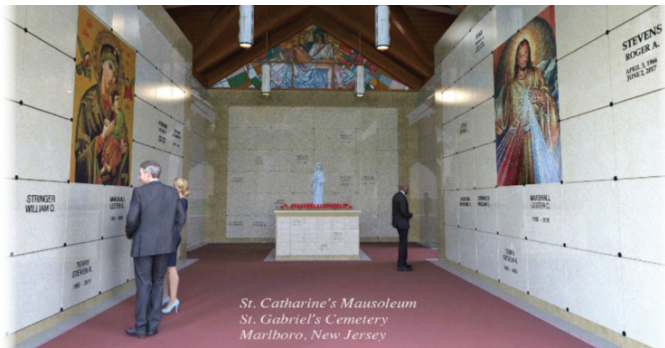

*St. Catharine's Mausoleum
St. Gabriel's Cemetery
Marlboro, New Jersey*

**UPGRADE TO A
VIBRANT ad**
Contact us for details
800-477-4574

1400 HIGHWAY 35
MIDDLETOWN, N.J.
2102 Long Beach Blvd
Ship Bottom LBI, N.J.
addonpoolsinfo@aol.com